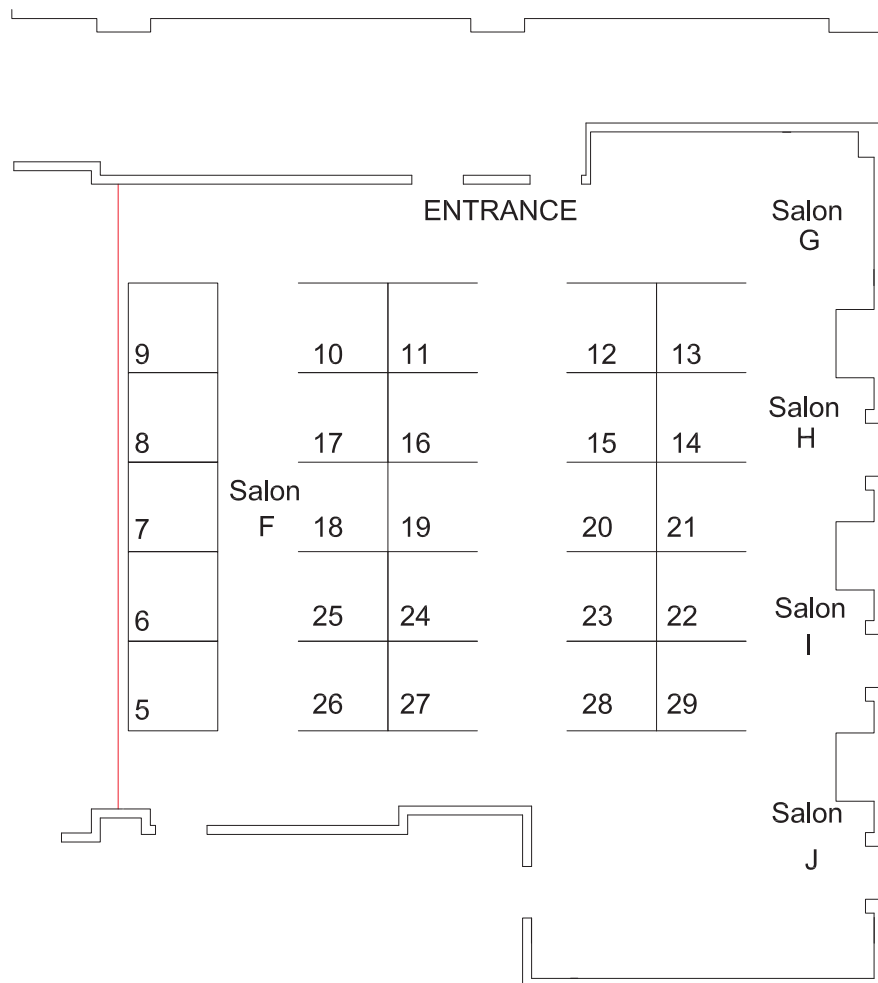

## NCBC Exhibitor Floor Plan

Marriott Salt Lake Downtown City Creek

75 South West Temple | Salt Lake City, UT 84101

For Information Contact: Aimee Brown or Sheri Adams | +1.877.666.2292